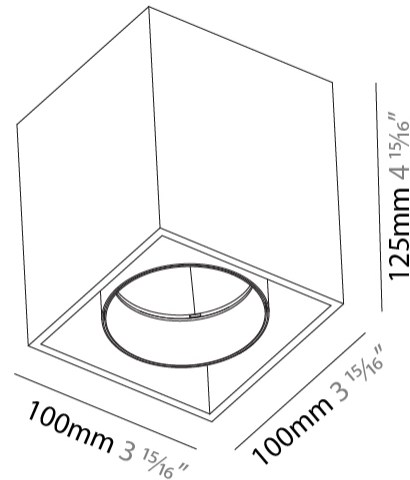

1. To build a product code in our configurator select the specify button on the base model # product page
2. To build a manual product code on this datasheet choose from the options listed below in blue font and add the suffix to the base model #

GENERAL

Series: Dice
Subseries: Dice ON
Brand: Prolicht
Division: Architectural
Mounting Type: Surface
Mounting Location: Ceiling
Subcategory: Ambient

PHYSICAL

Shape: Cube
Length (mm): 100
Length (in): 3 ¹⁵/₁₆
Width (mm): 100
Width (in): 3 ¹⁵/₁₆
Height (mm): 125
Height (in): 4 ⁷/₁₆
Light Distribution: Downlight
Weight (kg): 0.87
Weight (lbs): 1.92
Fixture Finish: SSR / BKV / CWI / CRY / HAB / UFT / ITA / RUA / FTG / MYG / LOD / PUS / FRO / FUP / KIA / POP / BLS / SPG / MEY / GOH / GUM / CHC / COM / ABZ / JAG / OBR / MOS / ROR
Fixture Material: Aluminum Die Cast

ELECTRICAL

Lamp Type: LED (Zhaga Standard)
Input Wattage (W): 10.1
Total Output Wattage (W): 9.25
Dimming: Tri-Mode (Non-Dimming and Phase Dimming (120Vac only) and 0-10V Dimming)
Driver Included: Yes
Driver Location: Integrated
Driver Type: Constant Current - Universal
Driver Class: Class 2
Input Voltage (V): 120 - 277
Constant Current (MA): 250

LED

Color Temperature (°K): 2700 / 3000 / 3500 / 4000
Max. Delivered Lumen (lm): 660 / 680 / 715 / 730
CRI: >90 CRI
Lamp Life (hrs): 50000

OPTICAL

Reflector^o: 14 / 19 / 36

RATINGS AND CERTIFICATIONS

Certified By: Certified for North American Standards
IP rating: IP20